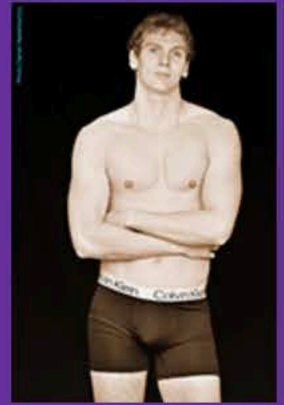

shane

HT: 6'4"
HAIR: BLONDE
EYES: GREEN
SIZE: 44 L

WAIST: 31
INSEAM: 38
SHIRT: 15 1/2 34-35
SHOES: 11