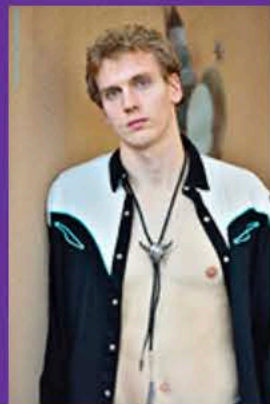

shane

HT: 6'4"
HAIR: BLONDE
EYES: GREEN
SIZE: 44 L

WAIST: 31
INSEAM: 38
SHIRT: 15 1/2 34-35
SHOES: 11