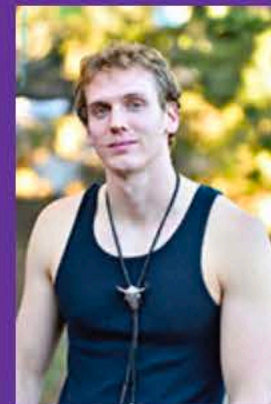

shane

HT: 6'4"
HAIR: BLONDE
EYES: GREEN
SIZE: 44 L

WAIST: 31
INSEAM: 38
SHIRT: 15 1/2 34-35
SHOES: 11