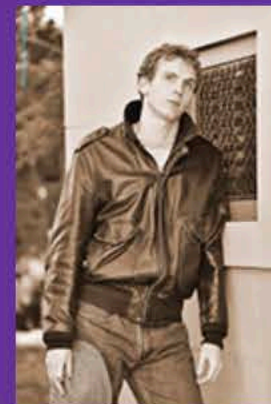

shane

HT: 6'4"
HAIR: BLONDE
EYES: GREEN
SIZE: 44 L

WAIST: 31
INSEAM: 38
SHIRT: 15 1/2 34-35
SHOES: 11