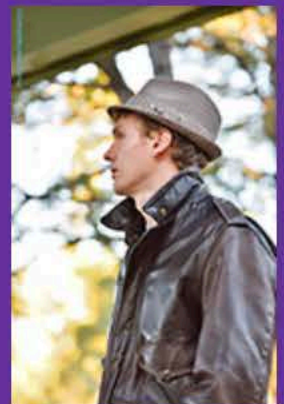

shane

HT: 6'4"
HAIR: BLONDE
EYES: GREEN
SIZE: 44 L

WAIST: 31
INSEAM: 38
SHIRT: 15 1/2 34-35
SHOES: 11