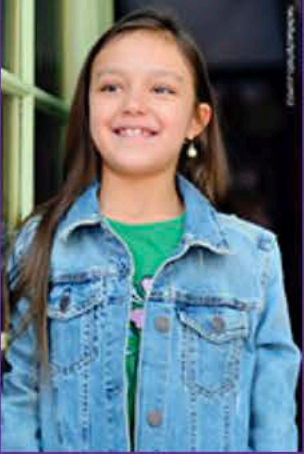

ysabel

HT: 4' 2" DOB: 10/14/11
HAIR: BROWN EYES: DARK BROWN
SHOES: 8-10