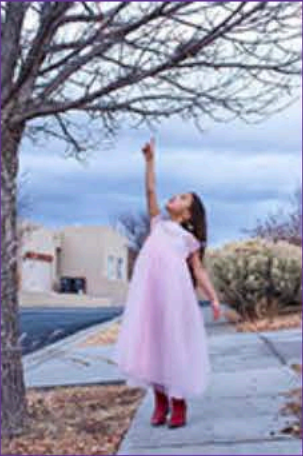

ysabel

HT: 4' 2" DOB: 10/14/11
HAIR: BROWN EYES: DARK BROWN
SHOES: 8-10