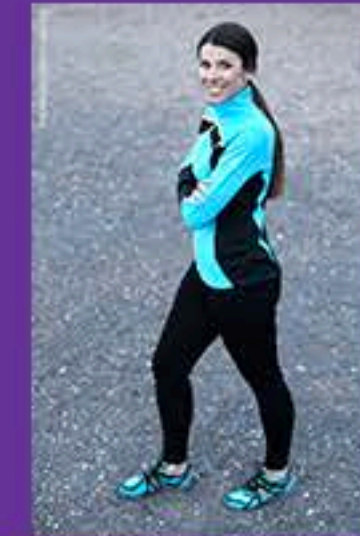

theresa

HT: 5' 7"
HAIR: BLONDE
EYES: BROWN
SIZE: 2-4

BUST: 34
WAIST: 25
HIPS: 36
SHOES: 8