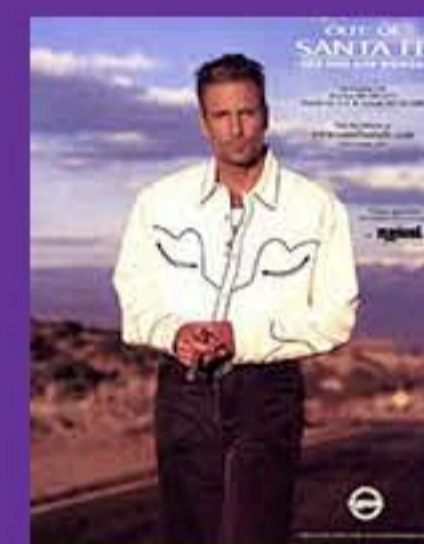

thomas bradley

HT:	5' 10"	WAIST:	32
HAIR:	BROWN/GRAY	INSEAM:	32
EYES:	BLUE	SHIRT:	15 1/2 33-34
SIZE:	40 REG	SHOES:	8 1/2