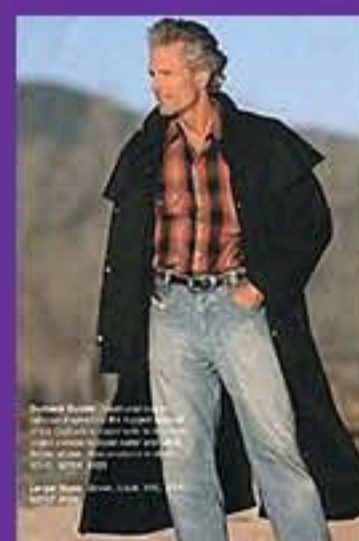

thomas bradley

HT:	5' 10"	WAIST:	32
HAIR:	BROWN/GRAY	INSEAM:	32
EYES:	BLUE	SHIRT:	15 1/2 33-34
SIZE:	40 REG	SHOES:	8 1/2