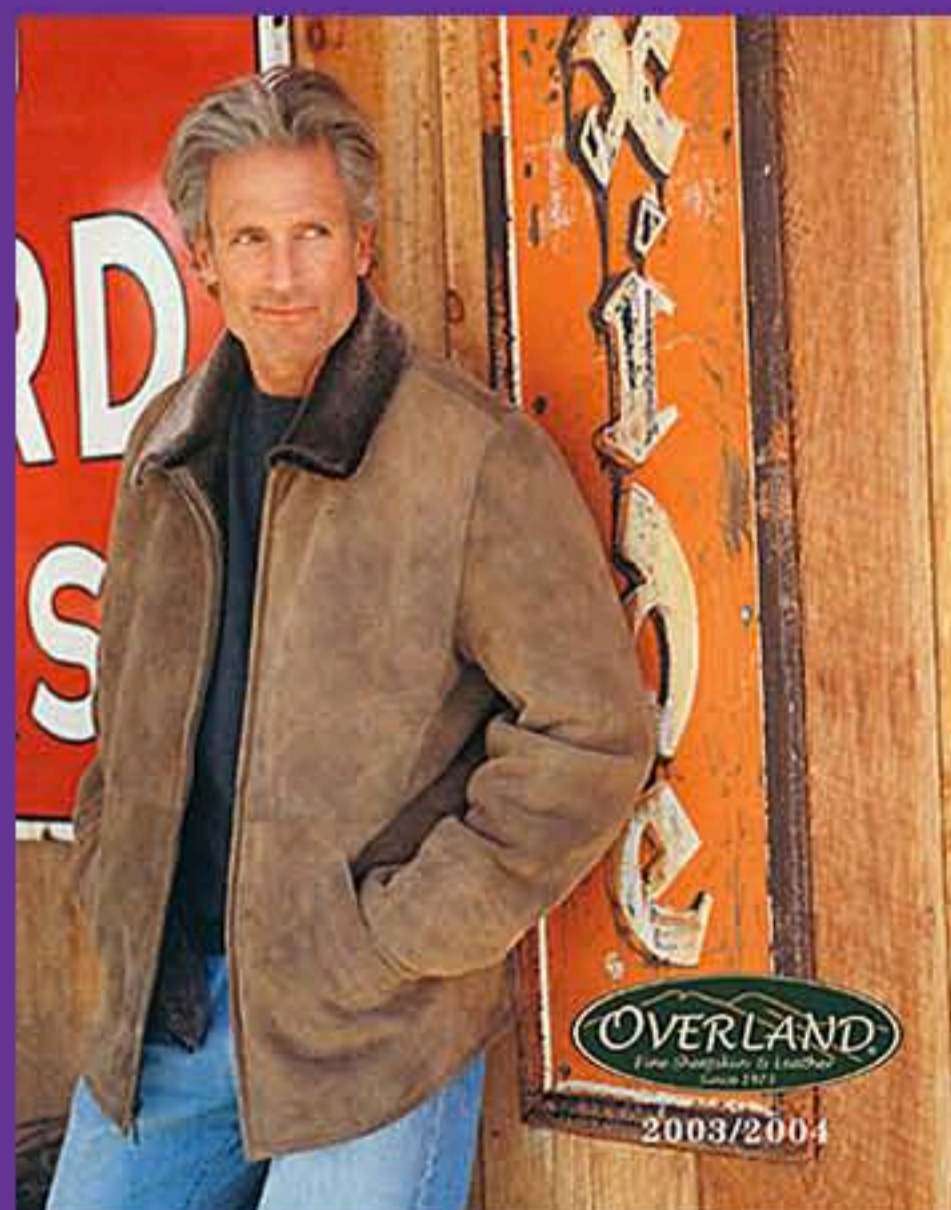

thomas bradley

HT:	5' 10"	WAIST:	32
HAIR:	BROWN/GRAY	INSEAM:	32
EYES:	BLUE	SHIRT:	15 1/2 33-34
SIZE:	40 REG	SHOES:	8 1/2