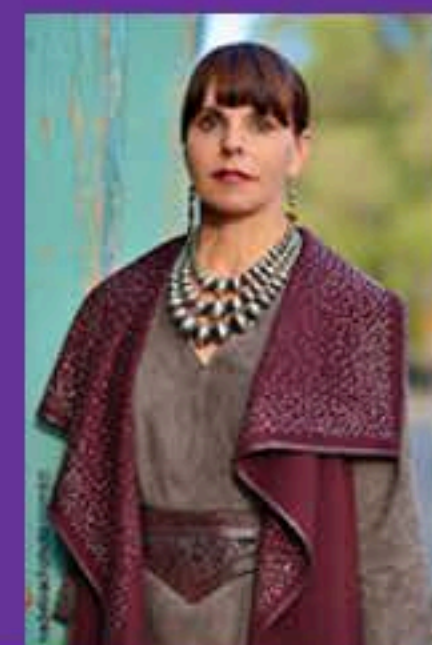

sarah

HT: 5' 5"
HAIR: BROWN
EYES: BROWN
SIZE: 8

BUST: 34
WAIST: 28
HIPS: 36
SHOES: 9 1/2