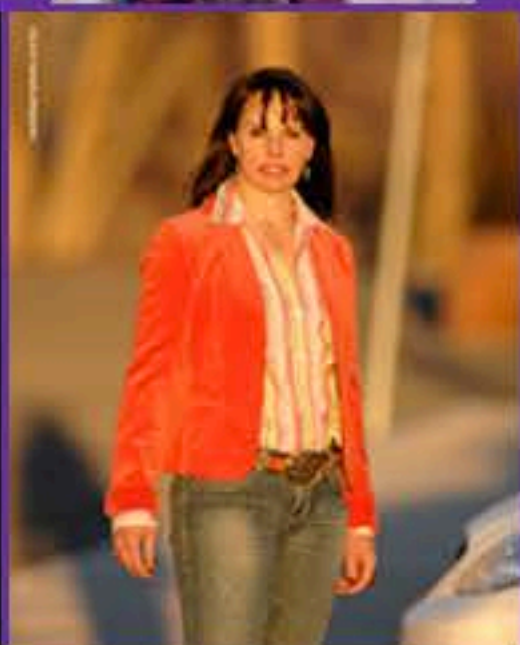

sarah

HT: 5' 5"
HAIR: BROWN
EYES: BROWN
SIZE: 8

BUST: 34
WAIST: 28
HIPS: 36
SHOES: 9 1/2