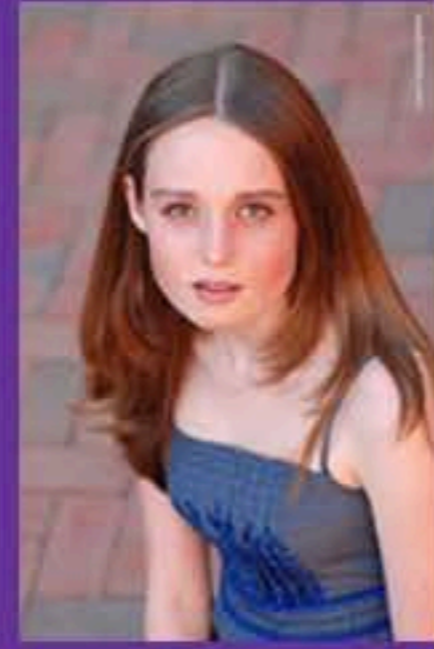

sarah

HT: 5'5"  
HAIR: LT BROWN  
EYES: BROWN  
SIZE: 0-2

BUST: 34  
WAIST: 25  
HIPS: 34  
SHOES: 7 1/2