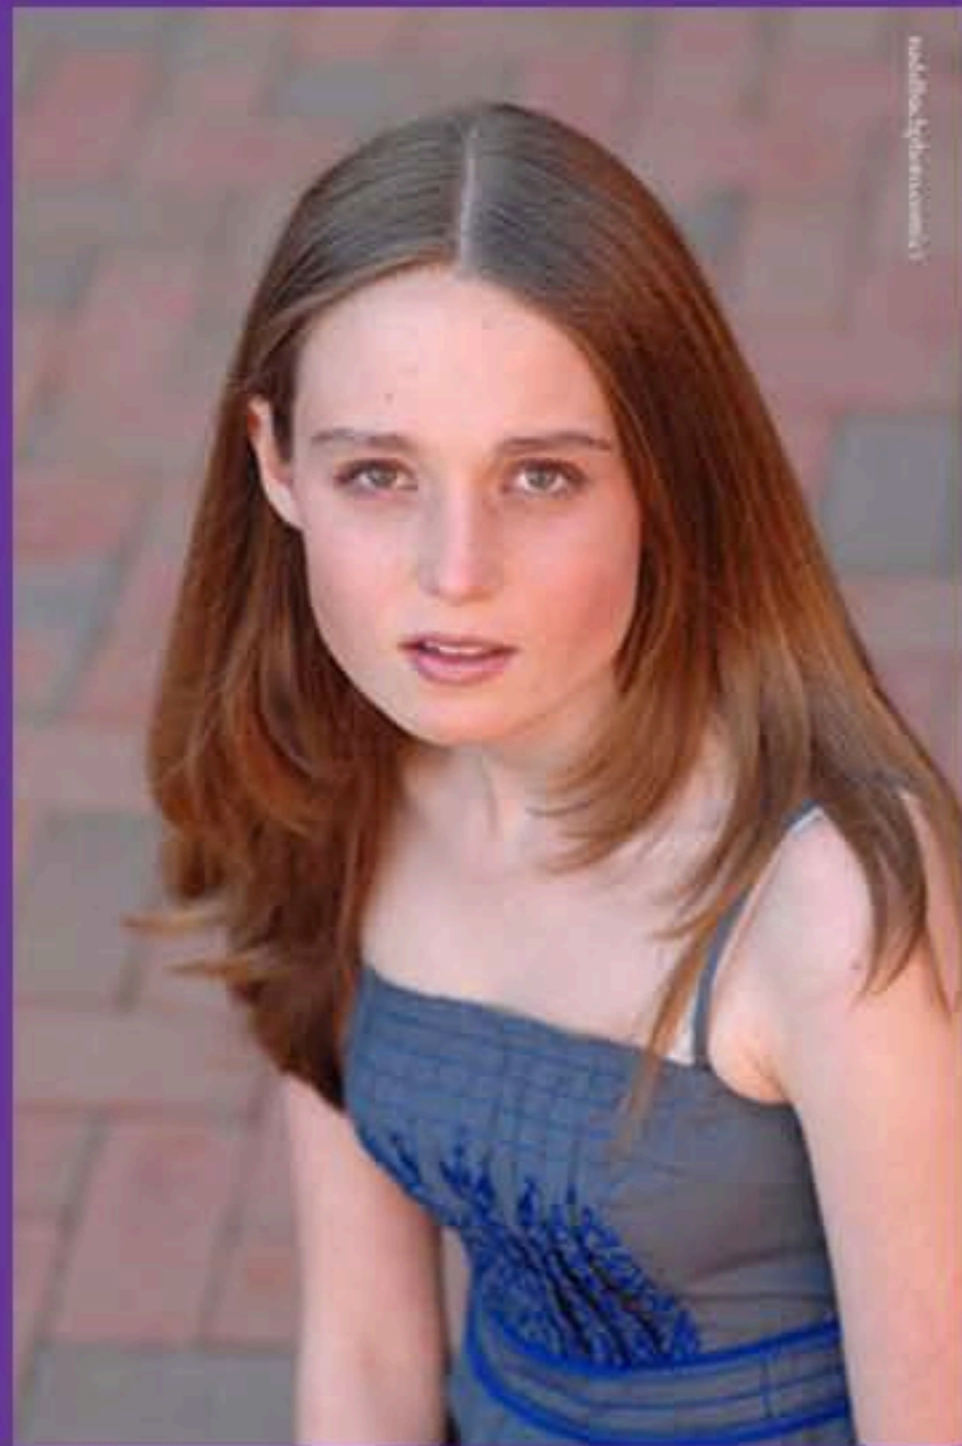

sarah

HT: 5'5"  
HAIR: LT BROWN  
EYES: BROWN  
SIZE: 0-2

BUST: 34  
WAIST: 25  
HIPS: 34  
SHOES: 7 1/2