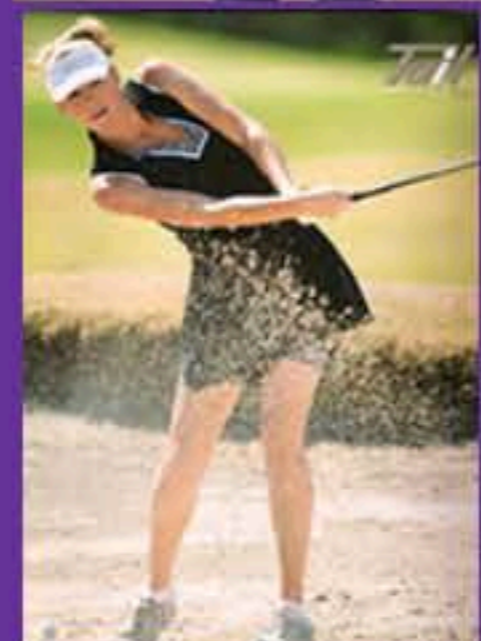

nikki

HT: 5' 10"
HAIR: BROWN
EYES: BLUE
SIZE: 4/6

BUST: 34
WAIST: 24
HIPS: 36
SHOES: 8 1/2