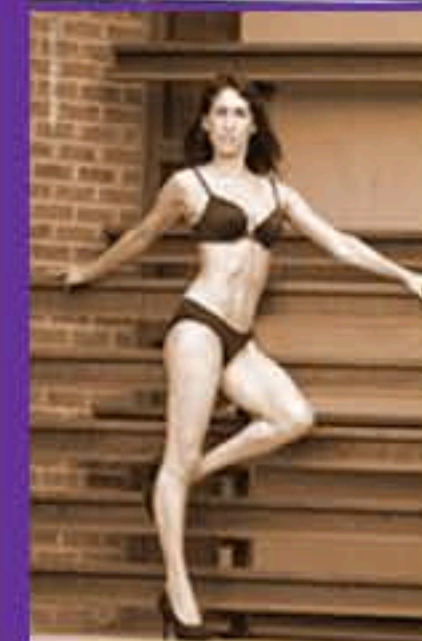

nathalie

HT: 5' 7"  
HAIR: BLACK  
EYES: BROWN  
SIZE: 4/6

BUST: 34  
WAIST: 26  
HIPS: 34  
SHOES: 9 1/2