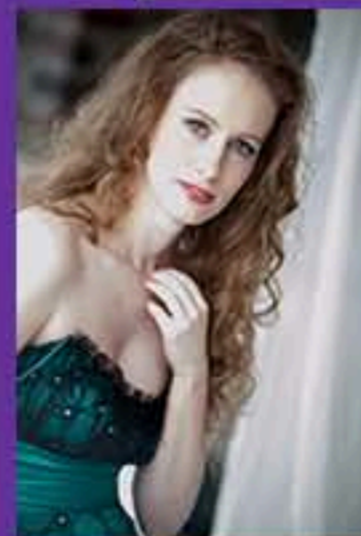

michelle

HT: 5' 4"
HAIR: STRAWBERRY
BLONDE
EYES: GREEN
SIZE: 2

BUST: 34
WAIST: 24
HIPS: 34
SHOES: 5