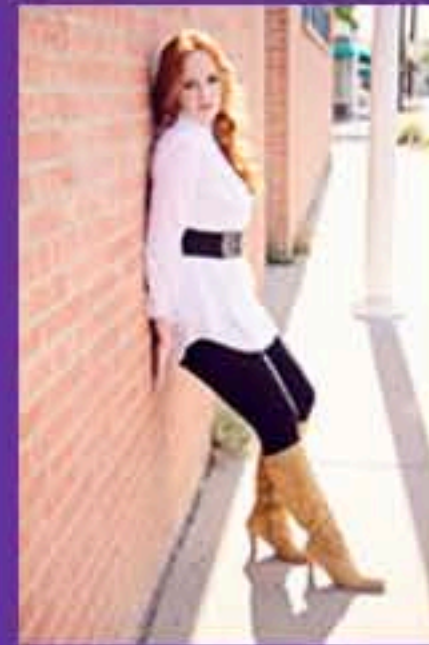

micah

HT: 5'4"
HAIR: NATURAL RED
EYES: BLUE
SIZE: 8

BUST: 36
WAIST: 29
HIPS: 38
SHOES: 7