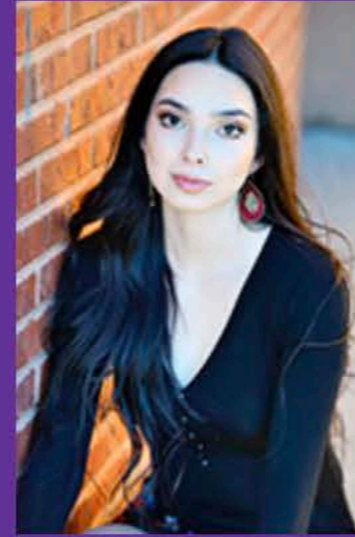

marrisa

HT: 5' 7 1/2"
HAIR: DARK BROWN
EYES: BROWN
SIZE: 3

BUST: 33
WAIST: 25
HIPS: 32
SHOES: 7 1/2