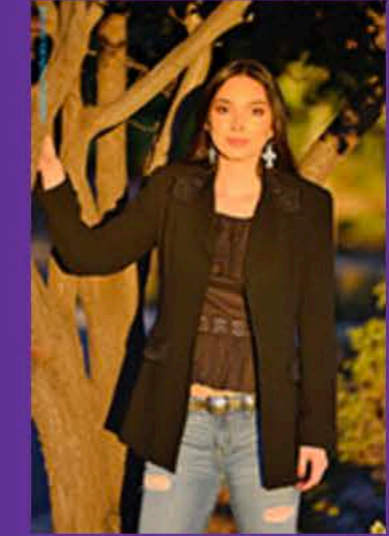

marrisa

HT: 5' 7 1/2"
HAIR: DARK BROWN
EYES: BROWN
SIZE: 3

BUST: 33
WAIST: 25
HIPS: 32
SHOES: 7 1/2