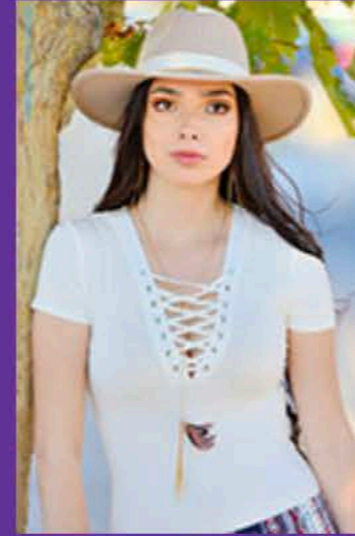

marrisa

HT: 5' 7 1/2"
HAIR: DARK BROWN
EYES: BROWN
SIZE: 3

BUST: 33
WAIST: 25
HIPS: 32
SHOES: 7 1/2