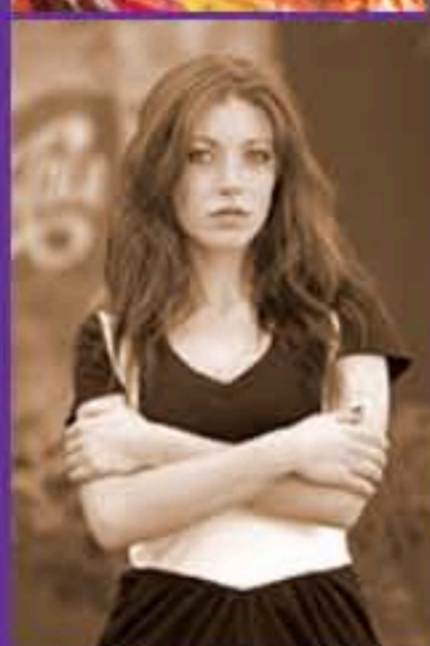

manon

HT: 5' 5"
HAIR: BROWN
EYES: HAZEL
SIZE: 4

BUST: 33
WAIST: 25
HIPS: 34
SHOES: 7 1/2