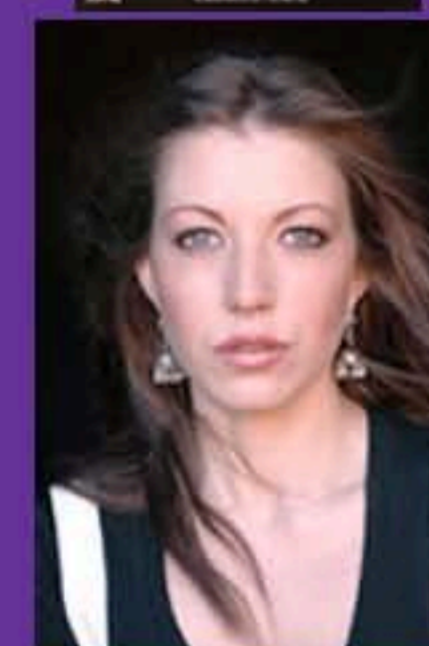

manon

HT: 5' 5"
HAIR: BROWN
EYES: HAZEL
SIZE: 4

BUST: 33
WAIST: 25
HIPS: 34
SHOES: 7 1/2