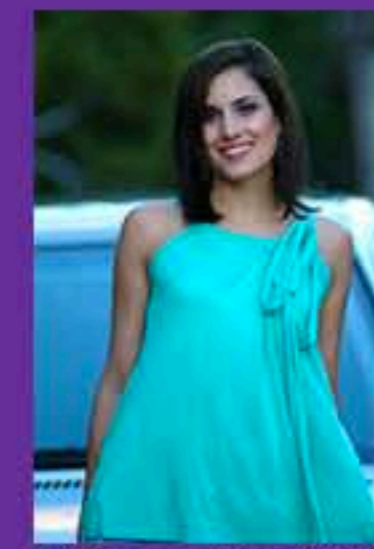

lynne

HT: 5' 6"
HAIR: BLACK
EYES: BROWN
SIZE: 2-4

BUST: 32
WAIST: 26
HIPS: 33
SHOES: 8 1/2