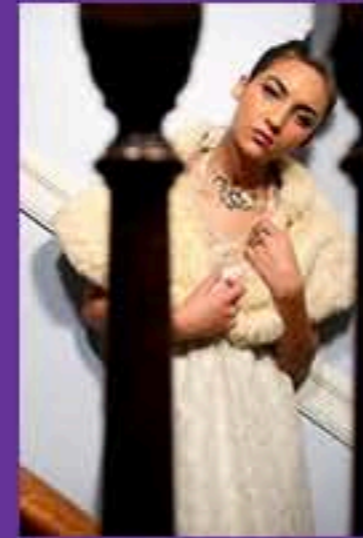

kyra

HT: 5' 9"  
HAIR: DARK BROWN  
EYES: GREEN  
SIZE: 0-3

BUST: 34  
WAIST: 23  
HIPS: 30  
SHOES: 7 1/2