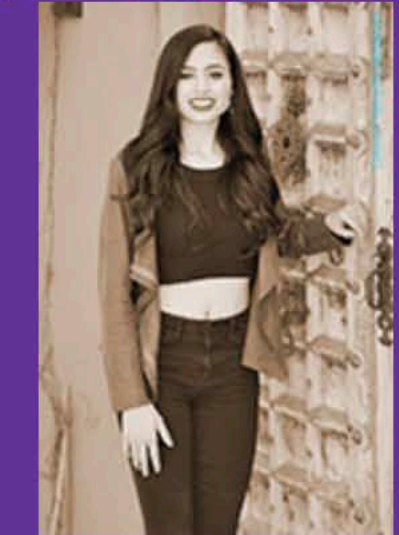

kathryn

HT: 5' 6"
HAIR: BROWN
EYES: BROWN
SIZE: 0-3

BUST: 32
WAIST: 25
HIPS: 36
SHOES: 7 1/2