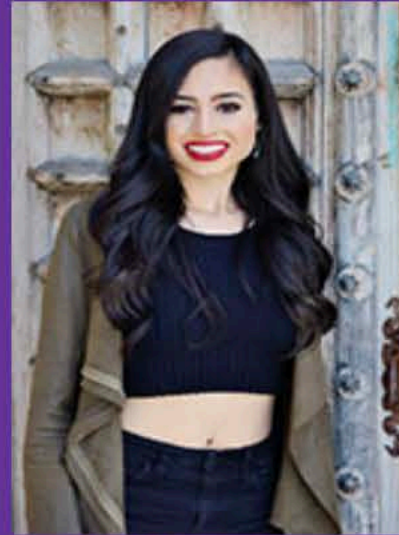

kathryn

HT: 5' 6"
HAIR: BROWN
EYES: BROWN
SIZE: 0-3

BUST: 32
WAIST: 25
HIPS: 36
SHOES: 7 1/2