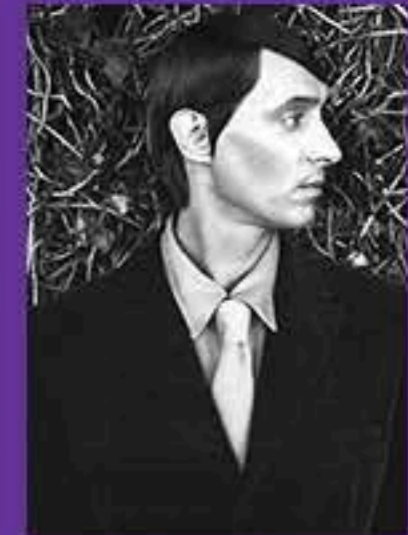

jon

HT:	6' 1"	WAIST:	32
HAIR:	BROWN	INSEAM:	34
EYES:	HAZEL-GREEN	SHIRT:	15 34-35
SIZE:	40 LONG	SHOES:	10 1/2