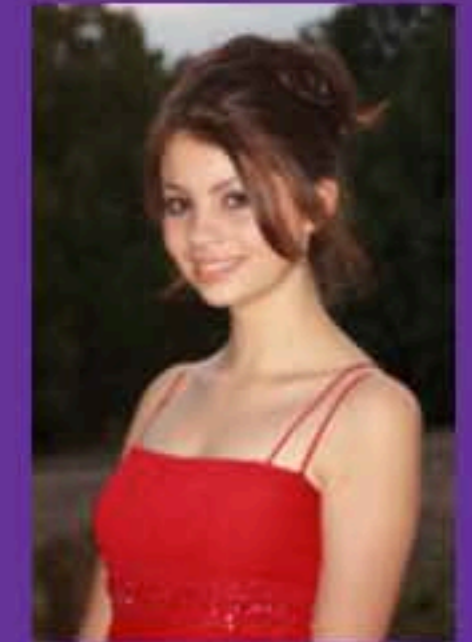

jolene

HT: 5'0"
HAIR: BROWN
EYES: BROWN
SIZE: 0-3

BUST: 33
WAIST: 28
HIPS: 33
SHOES: 6 1/2