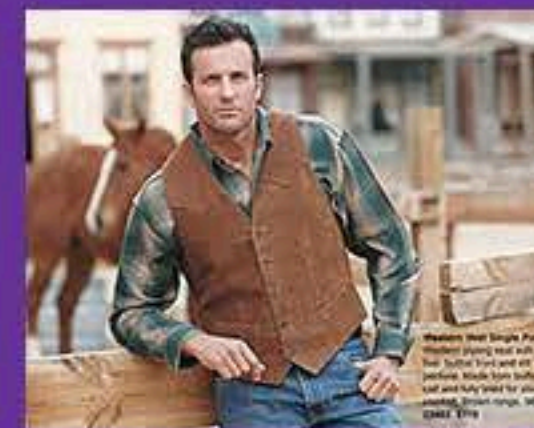

james

HT: 6' 2"
HAIR: BROWN
EYES: HAZEL
SIZE: 42 LONG

WAIST: 32
INSEAM: 35
SHIRT: 15 1/2 34-35
SHOES: 9 1/2