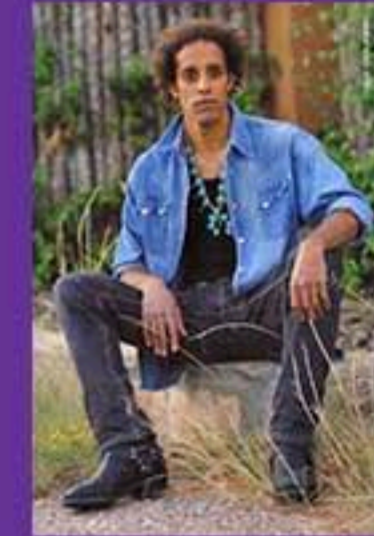

jai

HT:	6' 2"	WAIST:	32
HAIR:	DARK BROWN	INSEAM:	34
EYES:	BROWN	SHIRT:	16 34-35
SIZE:	42 LONG	SHOES:	13