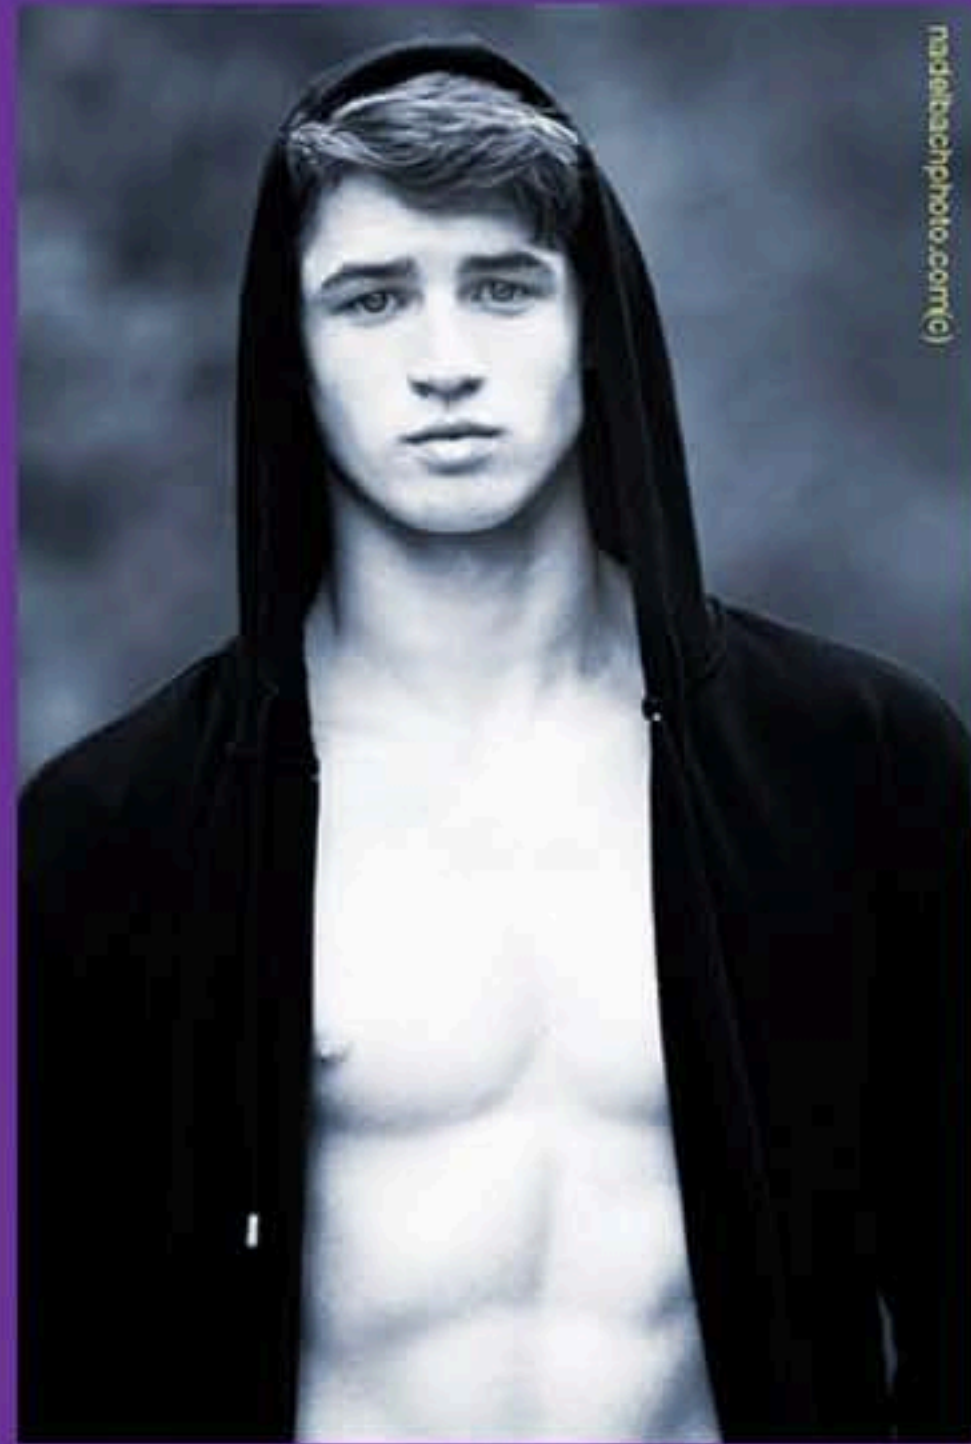

braden

nadebachphoto.com/c

HT: 6'
HAIR: BROWN
EYES: HAZEL
SIZE: 40 REG

WAIST: 31
INSEAM: 34
SHIRT: 15 1/2 34-35
SHOES: 11