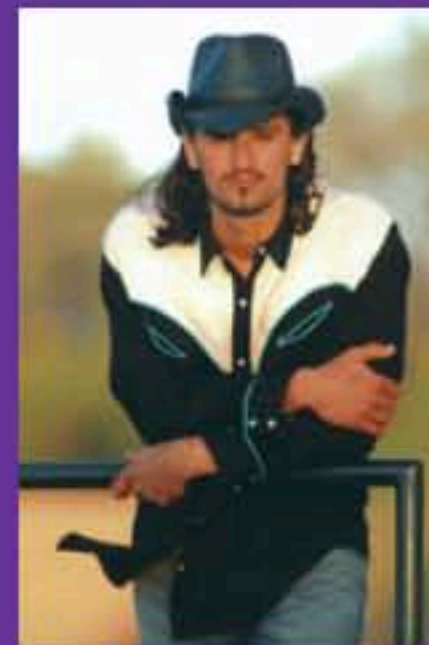

boril

HT: 6' 1"
HAIR: BROWN
EYES: BROWN
SIZE: 42 LONG

WAIST: 32
INSEAM: 34
SHIRT: 15 1/2 34-35
SHOES: 10 1/2