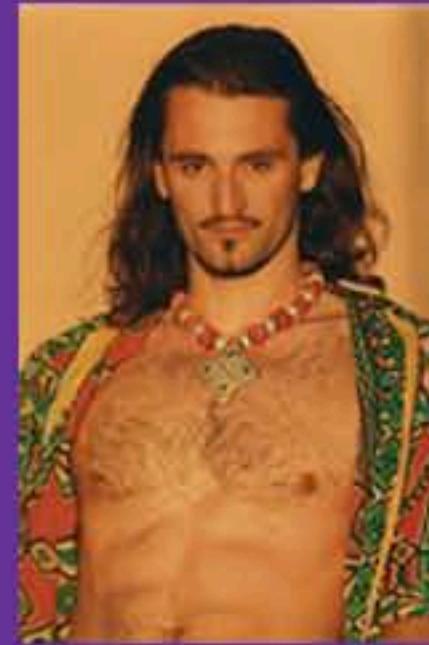

boril

HT: 6' 1"
HAIR: BROWN
EYES: BROWN
SIZE: 42 LONG

WAIST: 32
INSEAM: 34
SHIRT: 15 1/2 34-35
SHOES: 10 1/2