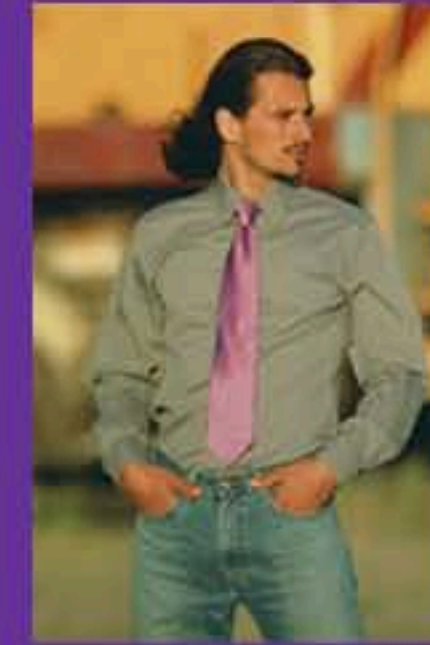

boril

HT: 6' 1"
HAIR: BROWN
EYES: BROWN
SIZE: 42 LONG

WAIST: 32
INSEAM: 34
SHIRT: 15 1/2 34-35
SHOES: 10 1/2