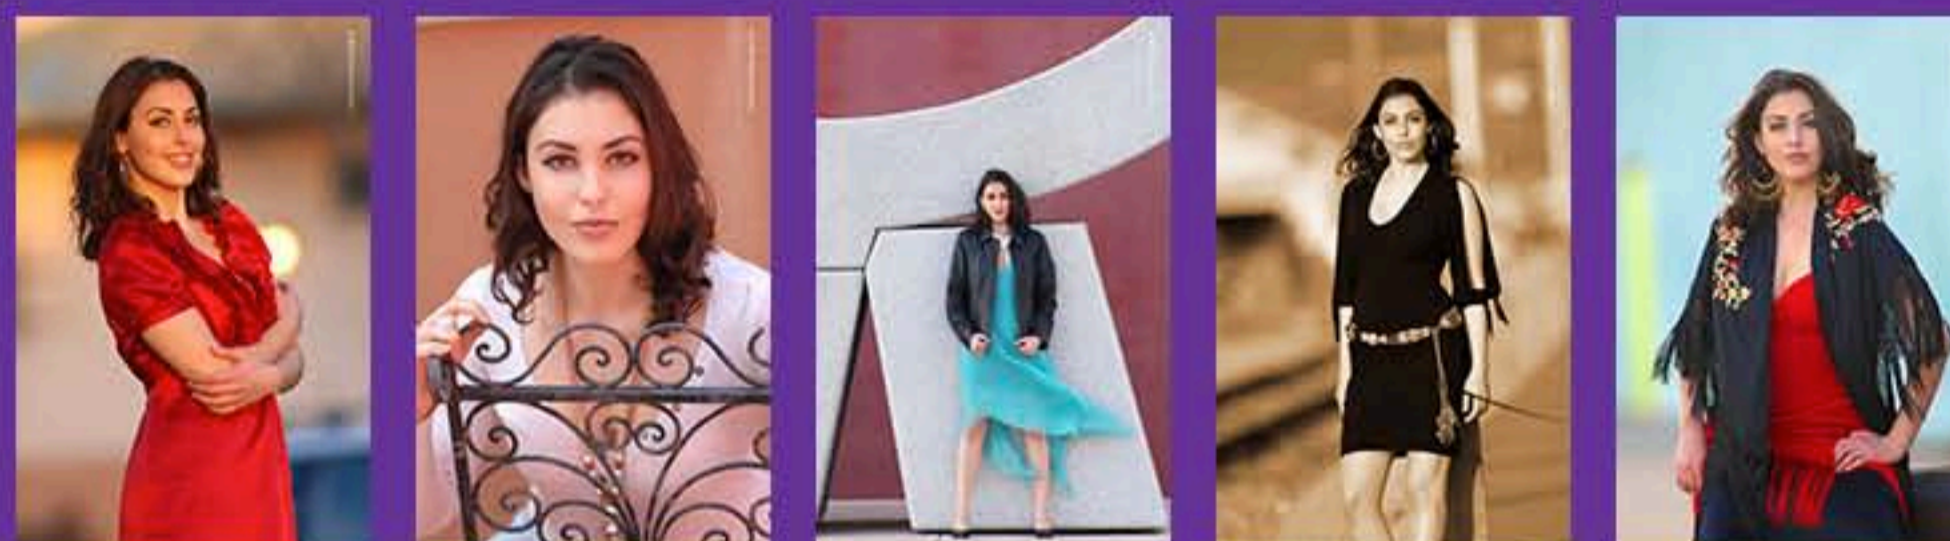

ana

HT:	5' 9"	BUST:	33
HAIR:	DARK BROWN	WAIST:	25
EYES:	BROWN	HIPS:	34
SIZE:	6	SHOES:	9