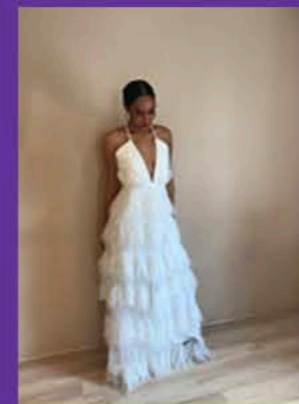

addy

HT:	5' 10"	BUST:	33
HAIR:	DARK BROWN	WAIST:	28
EYES:	BROWN	HIPS:	36
SIZE:	6	SHOES:	10 1/2