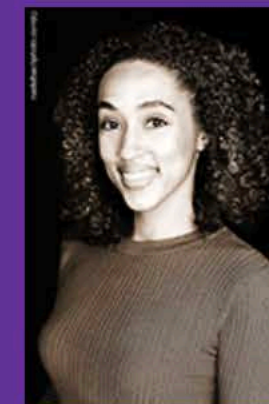

addy

HT:	5' 10"	BUST:	33
HAIR:	DARK BROWN	WAIST:	28
EYES:	BROWN	HIPS:	36
SIZE:	6	SHOES:	10 1/2