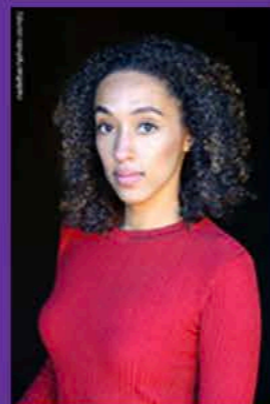

addy

HT:	5' 10"	BUST:	33
HAIR:	DARK BROWN	WAIST:	28
EYES:	BROWN	HIPS:	36
SIZE:	6	SHOES:	10 1/2