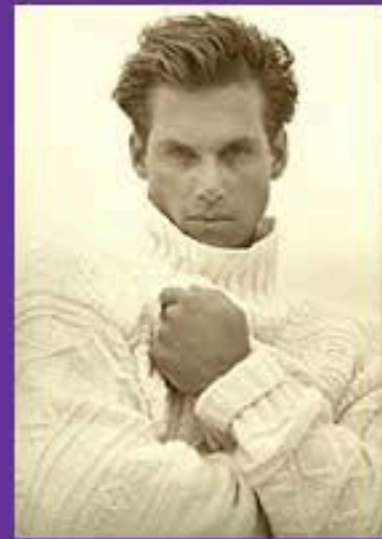

JD

HT:	6' 2"	WAIST:	33
HAIR:	BROWN	INSEAM:	34
EYES:	BLUE-GREEN	SHIRT:	16 1/2 34-35
SIZE:	42 LONG	SHOES:	11